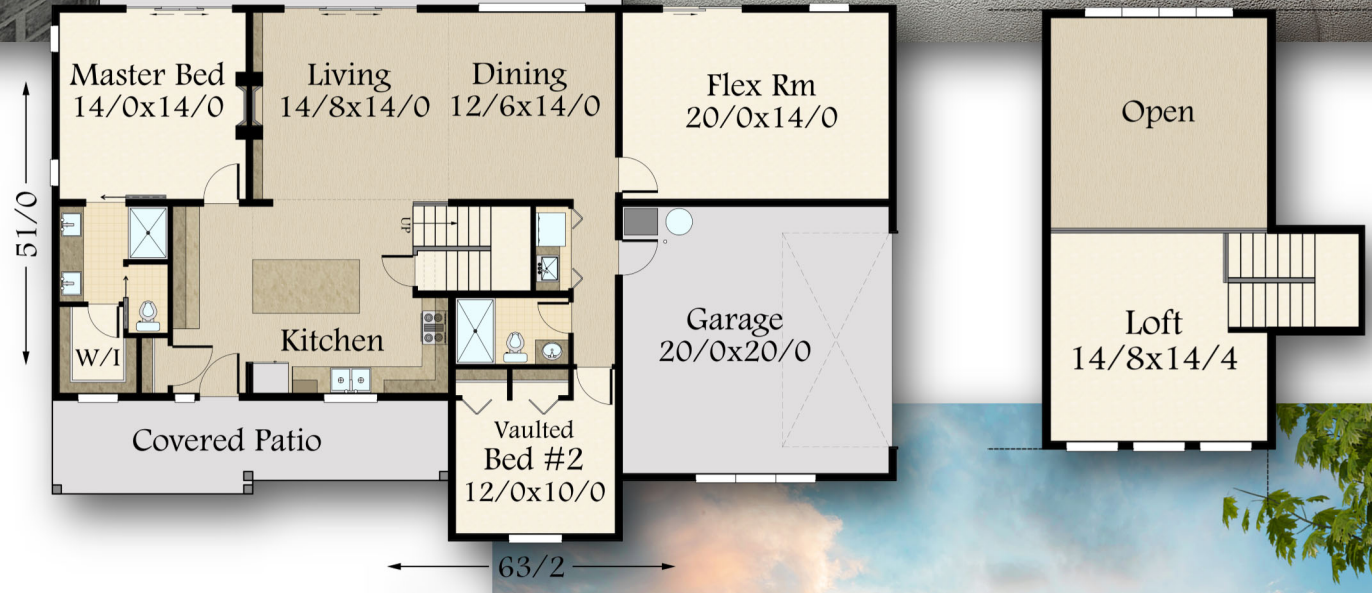

"Golden"
MF-1883

Main Floor 1703 sq. ft
 Upper Floor 210 Sq.ft.
Total 1913 sq. ft.
63/2-Width 51/0-Depth

"Golden"
MF-1883

Covered
Patio

Main Floor 1703 sq. ft
 Upper Floor 210 Sq.ft.
Total 1913 sq. ft.
63/2-Width 51/0-Depth