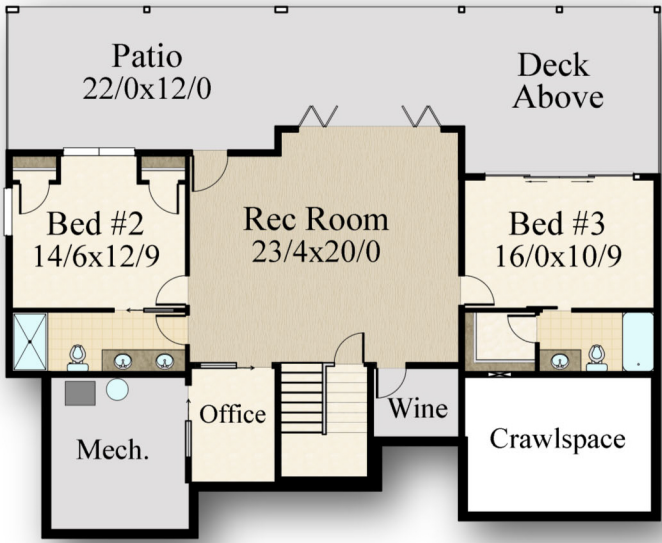

*"Andrew"*  
MM-2612

Main Floor- 1,594 Sq. Ft.  
 Lower Floor- 1,134 Sq. Ft.  
 Total-2,728 Sq. Ft.  
 +Garage-684 Sq. Ft.