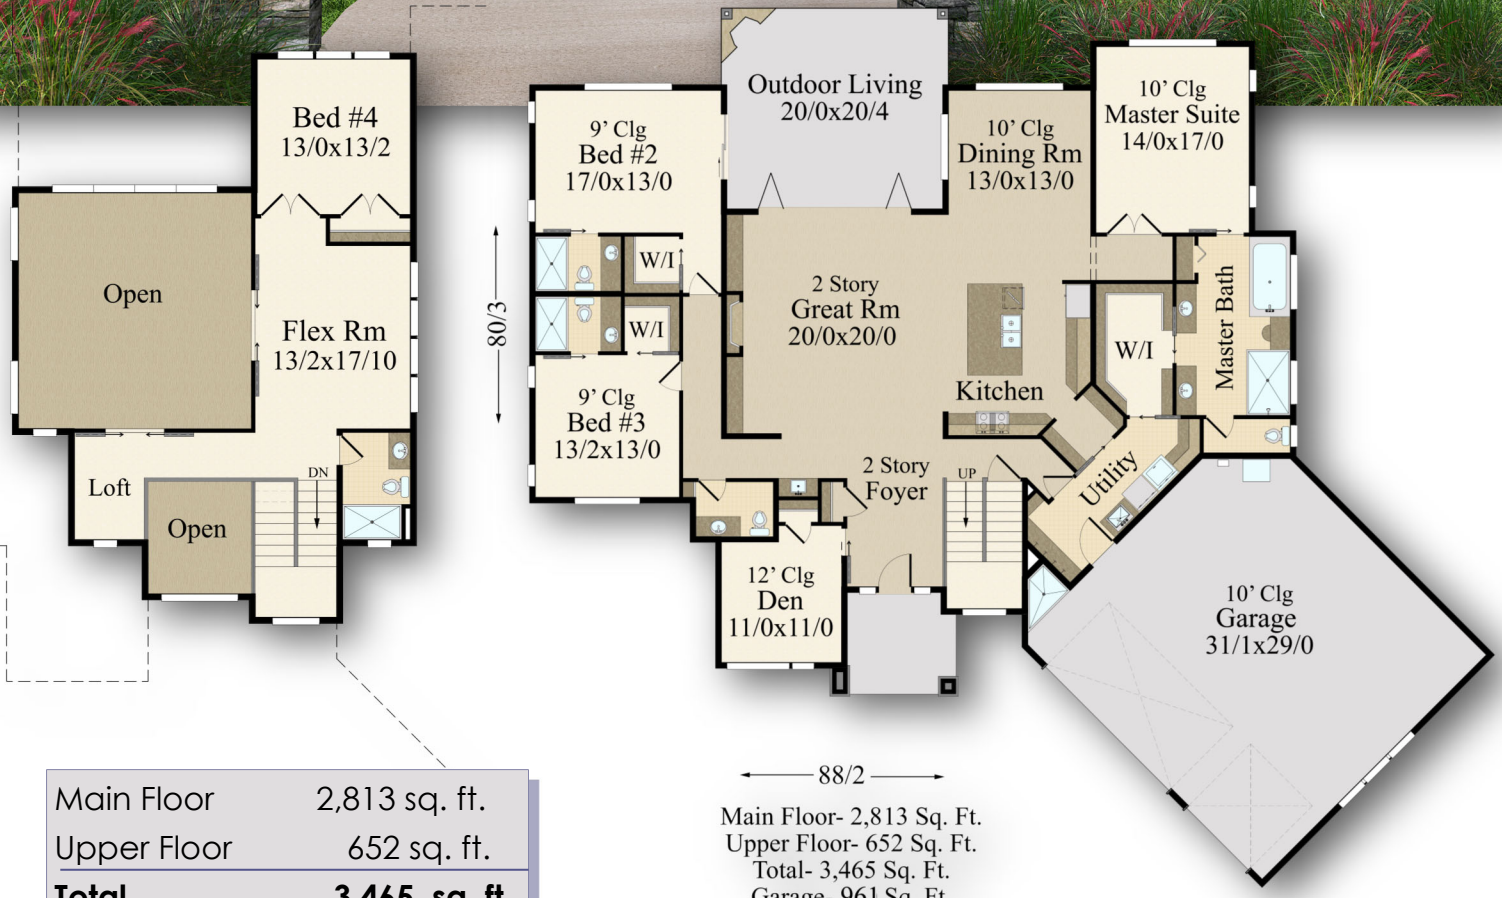

"Taliesen"

MM-3465

Main Floor	2,813 sq. ft.
Upper Floor	652 sq. ft.
Total	3,465 sq. ft.
88/1-Width	80/3-Depth

88/1
Main Floor- 2,813 Sq. Ft.
Upper Floor- 652 Sq. Ft.
Total- 3,465 Sq. Ft.
Garage- 961 Sq. Ft.