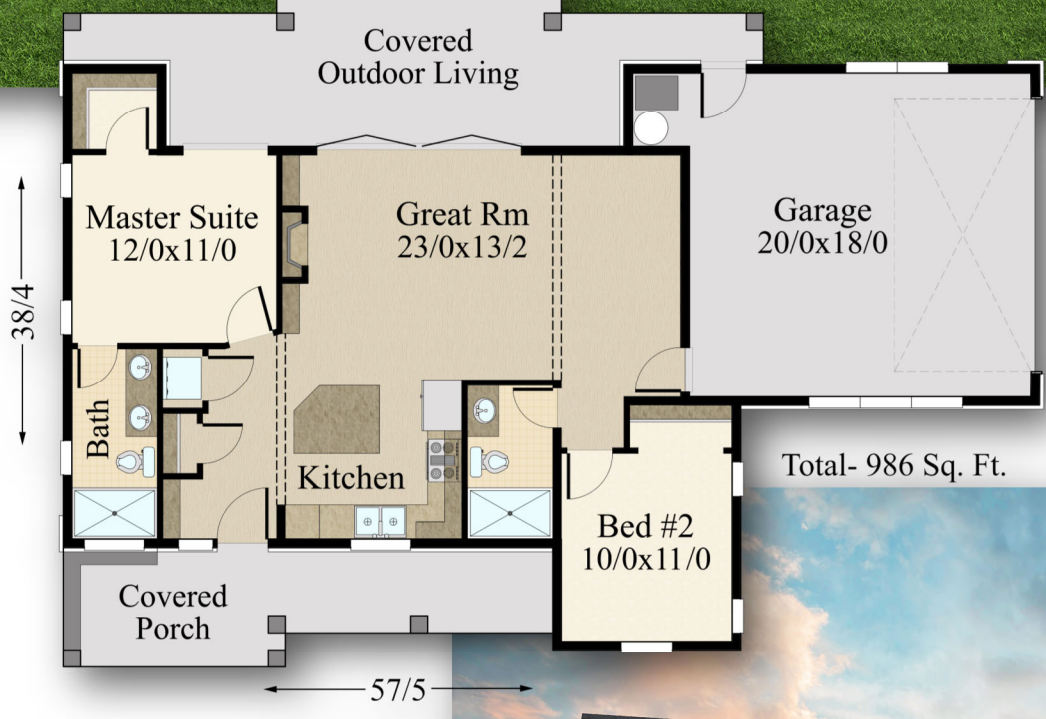

"Farm 640-Heritage"
MF-986

Main Floor 986 sq. ft.
Total 986 sq. ft.
40/0-Width 38/4-Depth