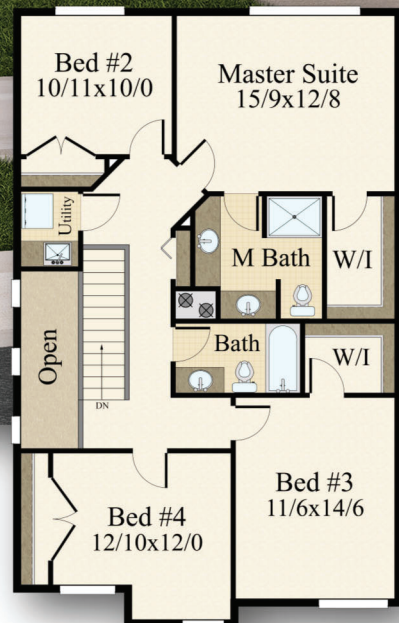

"Zeta"
MM-1791-B

Patio
11/0x8/0

MARK STEWART
HOME DESIGN

Mark Stewart

Main Floor 687 sq. ft.
Upper Floor 1104 sq. ft.

Total 1791 sq. ft.
Brookside Lots 141 & 145