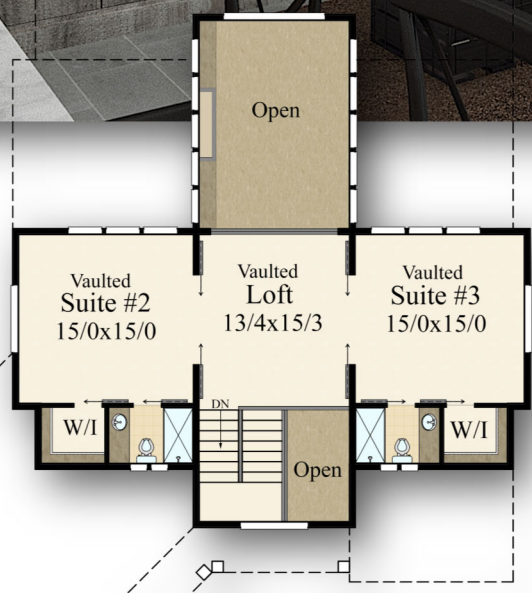

markstewart.com

Mark Stewart Home Design

22582 Main Street Suite 309 Sherwood, OR 97140

*"Modern Frontier"*  
MF-2950

Main Floor	2061 sq. ft.
Upper Floor	889 sq. ft.
<b>Total</b>	<b>2950 sq. ft.</b>
<b>68/4-Width</b>	<b>81/9-Depth</b>

Main Floor- 2,061 Sq. Ft.  
Upper Floor- 889 Sq. Ft.  
Total- 2,950 Sq. Ft.

MARK STEWART  
HOME DESIGN