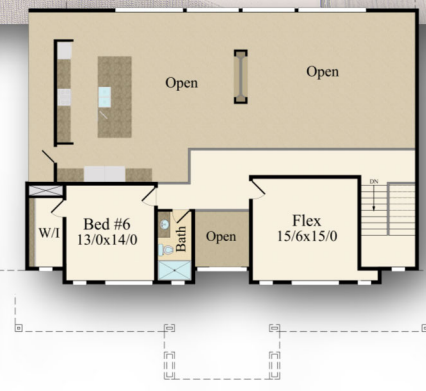

“Sunshine”
MM-5763-S

Main Floor	4924 sq. ft.
Upper Floor	839 sq. ft.
Total	5763 sq. ft.

“Sunshine”
MM-5763-S

MARK STEWART
HOME DESIGN
Mark Stewart

Main Floor	4924 sq. ft.
Upper Floor	839 sq. ft.
Total	5763 sq. ft.

Main Floor	4924 sq. ft.
Upper Floor	839 sq. ft.
Total	5763 sq. ft.

**“Sunshine”
MM-5763-S**

Main Floor	4924 sq. ft.
Upper Floor	839 sq. ft.
Total	5763 sq. ft.

**“Sunshine”
MM-5763-S**

Main Floor	4924 sq. ft.
Upper Floor	839 sq. ft.
Total	5763 sq. ft.