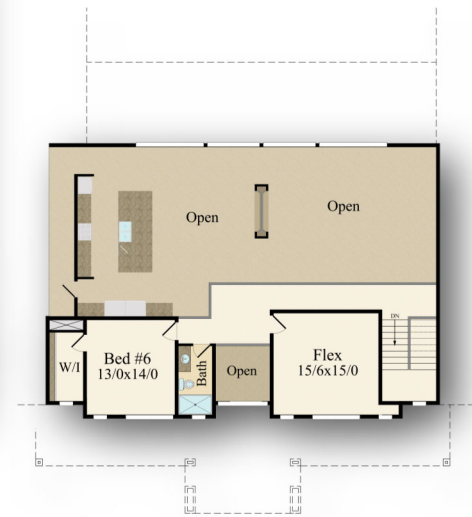

“Sunshine”
MM-5763-S

Main Floor	4924 sq. ft.
Upper Floor	839 sq. ft.
Total	5763 sq. ft.

“Sunshine”
MM-5763-S

MARK STEWART
HOME DESIGN
Mark Stewart

Main Floor	4924 sq. ft.
Upper Floor	839 sq. ft.
Total	5763 sq. ft.

Main Floor	4924 sq. ft.
Upper Floor	839 sq. ft.
Total	5763 sq. ft.

**“Sunshine”
MM-5763-S**

Main Floor	4924 sq. ft.
Upper Floor	839 sq. ft.
Total	5763 sq. ft.

**“Sunshine”
MM-5763-S**

Main Floor	4924 sq. ft.
Upper Floor	839 sq. ft.
Total	5763 sq. ft.