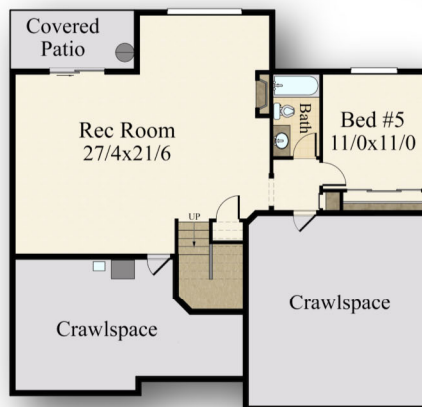

# "M-3840-WCTL "Hampton"

Main Floor	1276 sq. ft.
Upper Floor	1,627 sq. ft.
Lower Floor	937 sq. ft.
<b>Total</b>	<b>3,840 sq. ft.</b>
<b>Width</b>	<b>Depth</b>
45/0	43/0

Lower Floor- 937 Sq. Ft.  
Main Floor- 1,276 Sq. Ft.  
Upper Floor- 1,627 Sq. Ft.  
Total- 3,840 Sq. Ft.