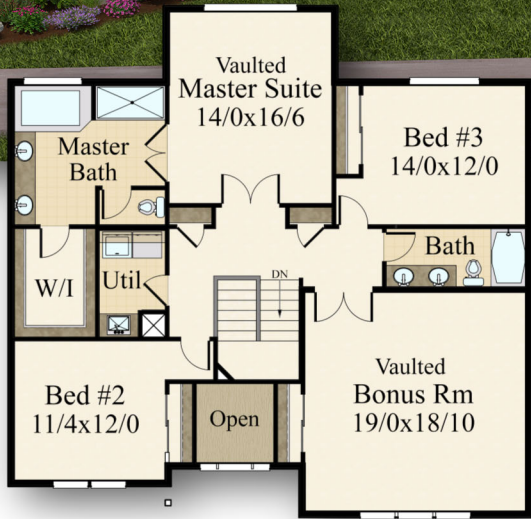

# "M-3840-WCTL "Hampton"

Main Floor	1276 sq. ft.
Upper Floor	1,627 sq. ft.
Lower Floor	937 sq. ft.
<b>Total</b>	<b>3,840 sq. ft.</b>
<b>Width</b>	<b>Depth</b>
45/0	43/0

Lower Floor- 937 Sq. Ft.  
Main Floor- 1,276 Sq. Ft.  
Upper Floor- 1,627 Sq. Ft.  
Total- 3,840 Sq. Ft.