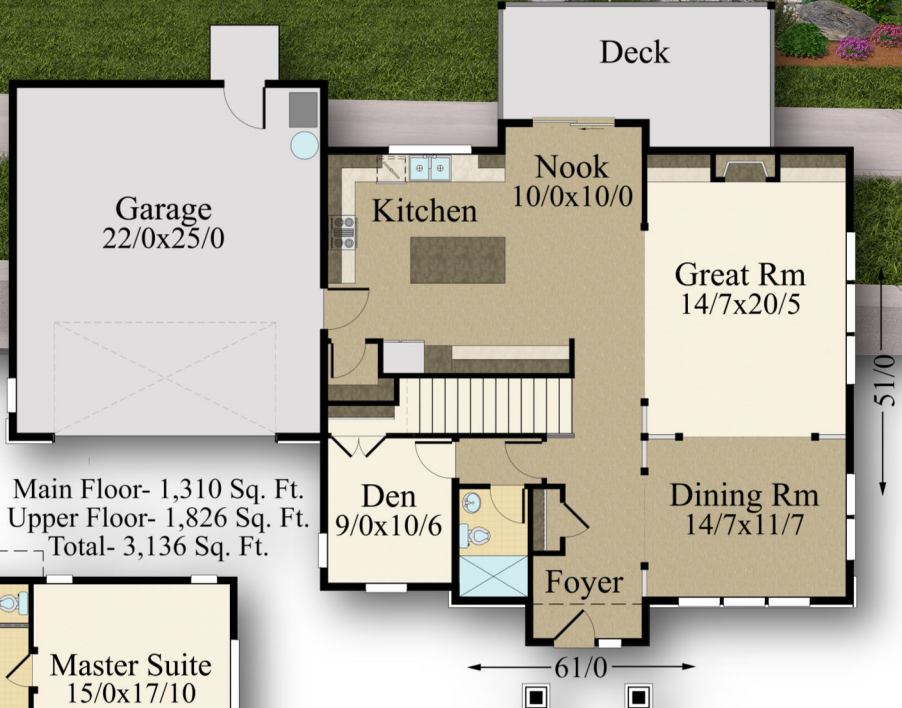

*"Cabernet"*  
MM-3136-G

Main Floor- 1,310 Sq. Ft.  
Upper Floor- 1,826 Sq. Ft.  
Total- 3,136 Sq. Ft.

Main Floor	1310 sq. ft.
Upper Floor	1826 sq. ft.
<b>Total</b>	<b>3136 sq. ft.</b>