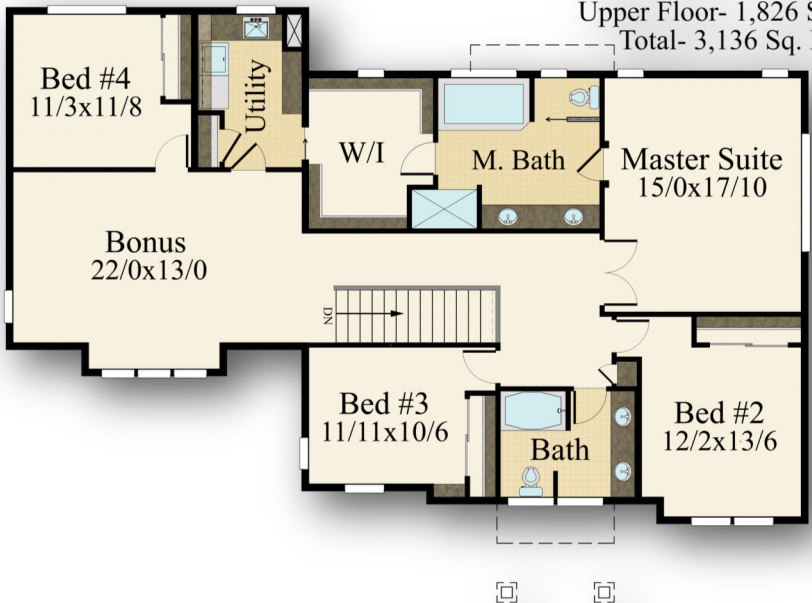

*"Cabernet"*  
MM-3136-G

Main Floor- 1,310 Sq. Ft.  
Upper Floor- 1,826 Sq. Ft.  
Total- 3,136 Sq. Ft.

Main Floor	1310 sq. ft.
Upper Floor	1826 sq. ft.
<b>Total</b>	<b>3136 sq. ft.</b>