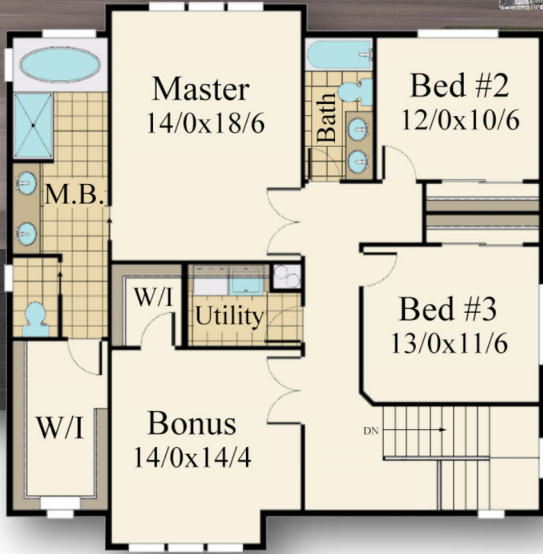

"Farm Fresh"
MF-2641

Main Floor 1220 sq. ft.
Upper Floor 1421 sq. ft.

Total 2641 sq. ft.
40/0-Width 46/6-Depth