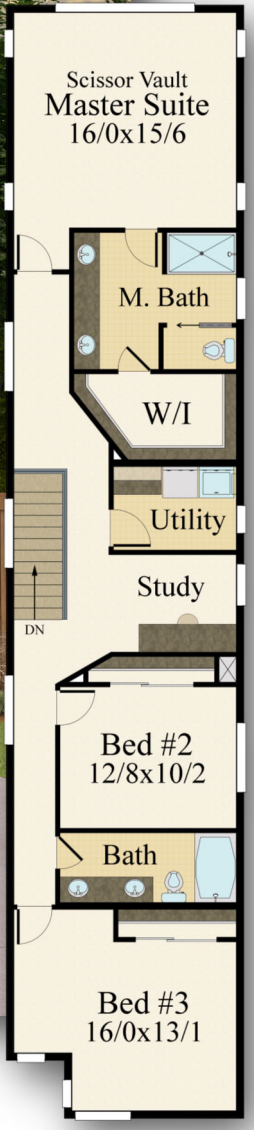

MARK STEWART
HOME DESIGN

Mark Stewart

"Holland"
MM-2170

Main Floor- 846 Sq. Ft.
Upper Floor- 1,324 Sq. Ft.
Total- 2,170 Sq. Ft.

Main Floor	846 sq. ft.
Upper Floor	1,324 sq. ft.
Total	2,170 sq. ft.
17/0-Width	70/0-Depth