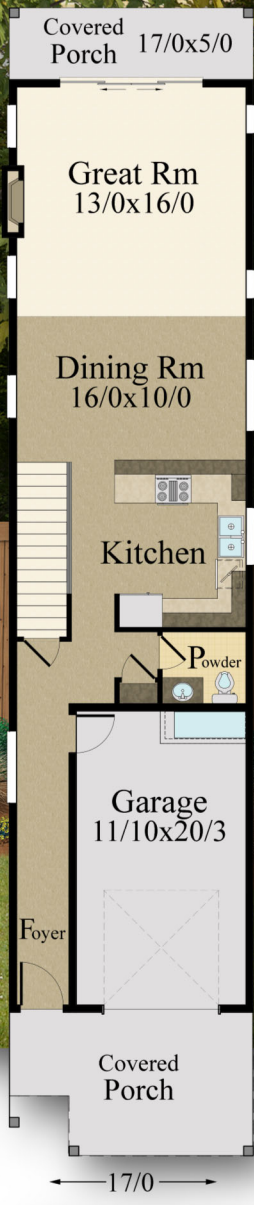

MARK STEWART
HOME DESIGN

Mark Stewart

"Holland"
MM-2170

Main Floor- 846 Sq. Ft.
Upper Floor- 1,324 Sq. Ft.
Total- 2,170 Sq. Ft.

Main Floor	846 sq. ft.
Upper Floor	1,324 sq. ft.
Total	2,170 sq. ft.
17/0-Width	70/0-Depth