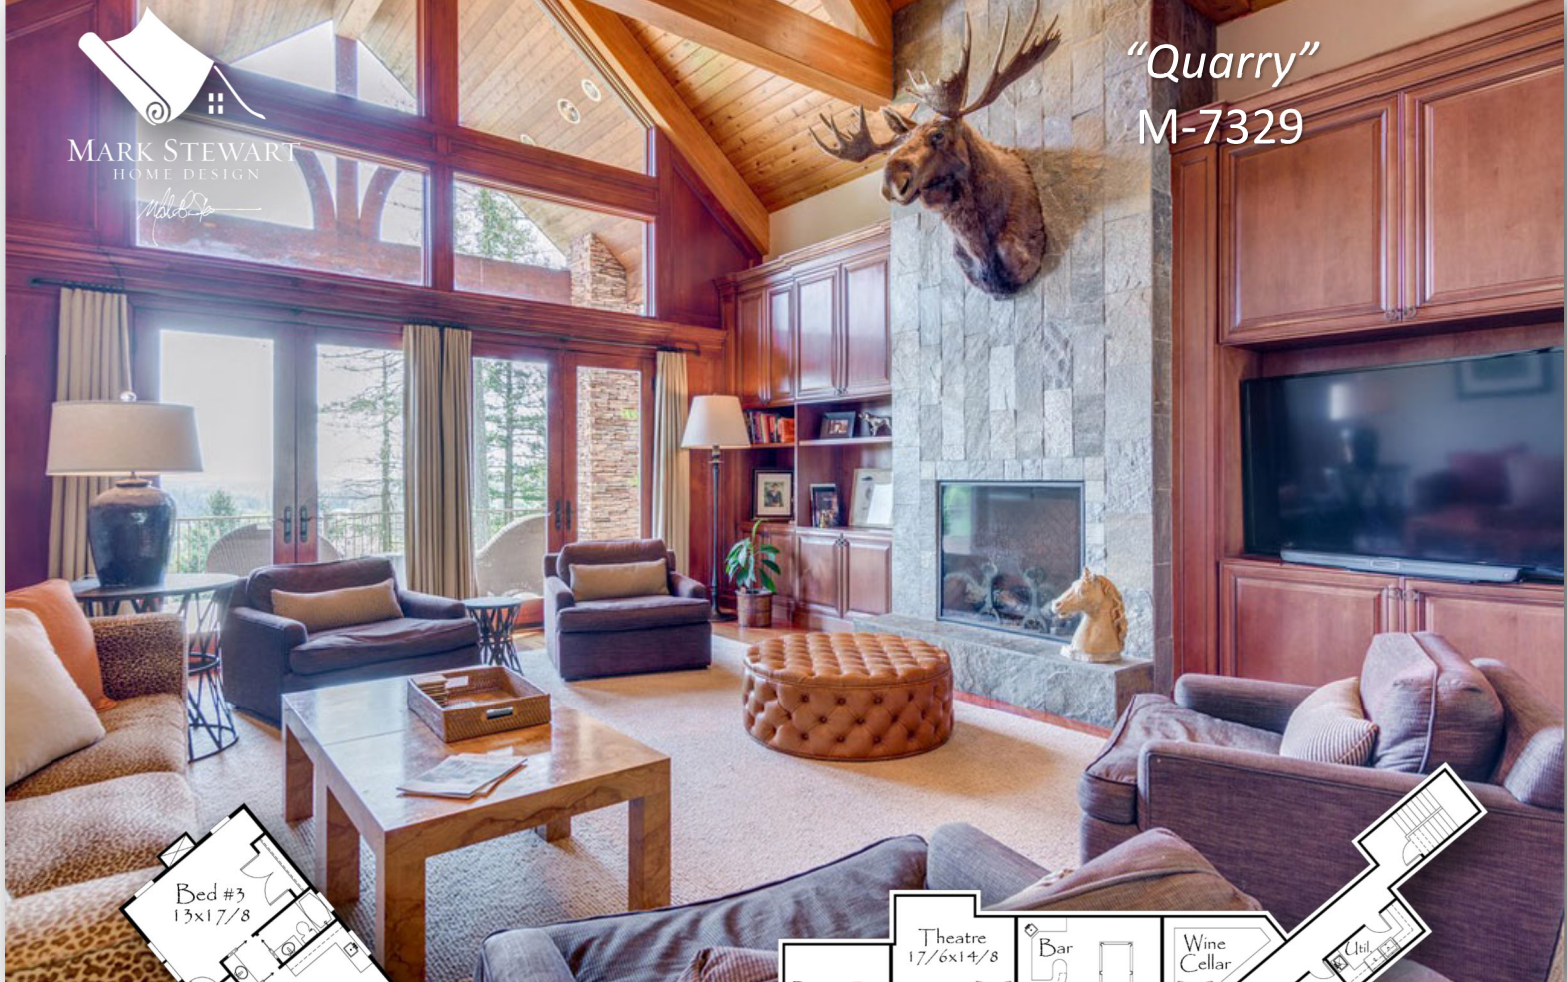

MARK STEWART
HOME DESIGN

msd

"Quarry" M-7329

Main Floor	3,315 sq. ft.
Upper Floor	985 sq. ft.
Lower Floor	3,031 sq. ft.
Total	7,329 sq. ft.

Lower = 3,031
Main = 3,315
Upper = 985
Total = 7,329 Sq. Ft.