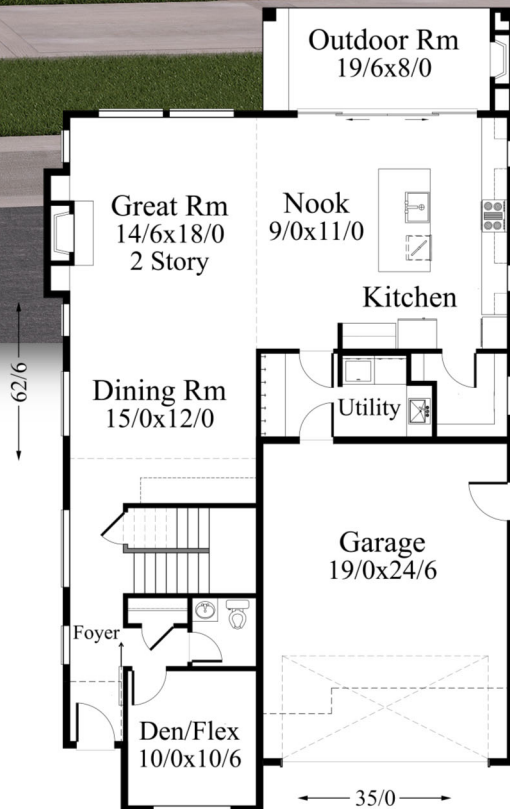

“Modern Decade”
MM-2545-A

MARK STEWART
HOME DESIGN

Main Floor	1341 sq. ft.
Upper Floor	1204 sq. ft.
Total	2545 sq. ft.
35/0-Width	62/6-Depth

Main Floor- 1,341 Sq. Ft.
Upper Floor- 1,204 Sq. Ft.
Total- 2,545 Sq. Ft.
Garage- 488 Sq. Ft.