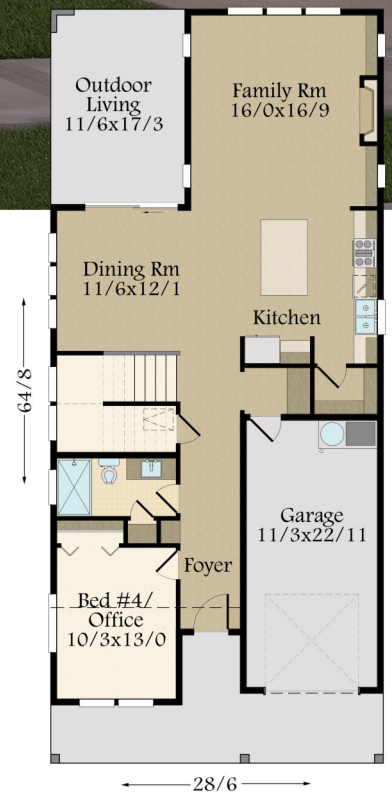

MARK STEWART
HOME DESIGN

"Dancer"
MF-2699

Main Floor	1188 sq. ft.
Upper Floor	1481 sq. ft.
Total	2699 sq. ft.
28/6-Width	64/8-Depth

28/6
Main Floor- 1,188 Sq. Ft
Upper Floor- 1,481 Sq. Ft.
Total- 2,669 Sq. Ft.
+ Garage- 277 Sq. Ft.