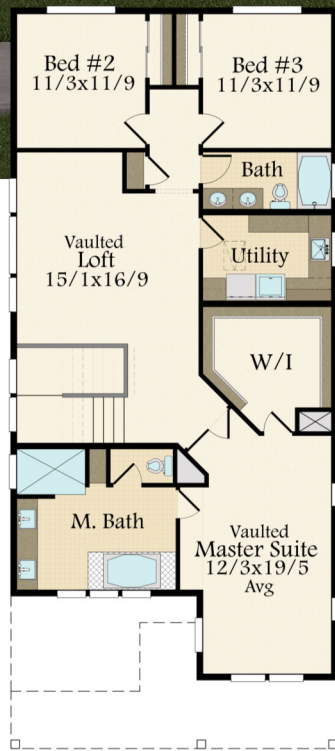

MARK STEWART
HOME DESIGN

"Dancer"
MF-2699

Main Floor	1188 sq. ft.
Upper Floor	1481 sq. ft.
Total	2699 sq. ft.
28/6-Width	64/8-Depth

28/6
Main Floor- 1,188 Sq. Ft
Upper Floor- 1,481 Sq. Ft.
Total- 2,669 Sq. Ft.
+ Garage- 277 Sq. Ft.