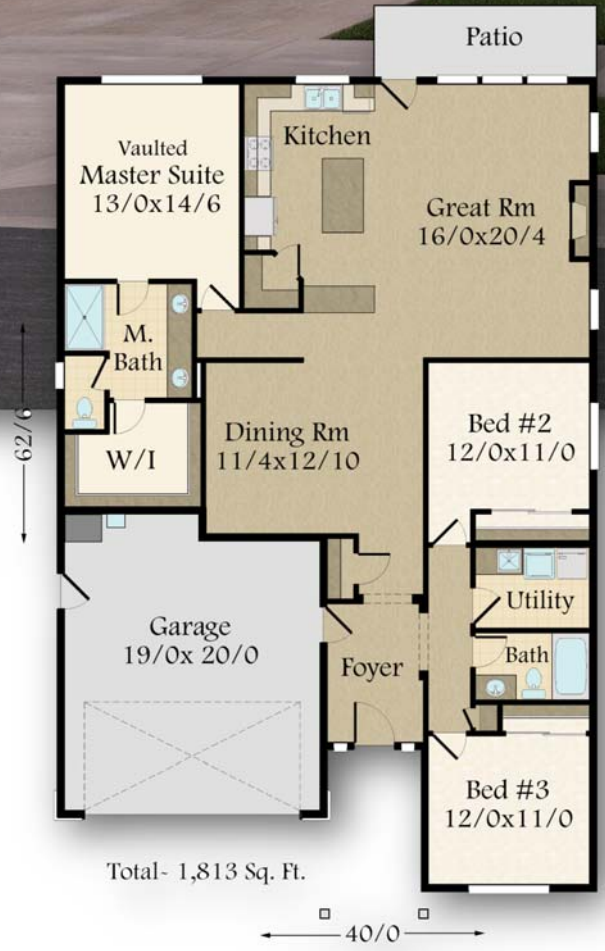

"Blue Cedar"
M-1813-WC-1-B

©All rights reserved:
Mark Stewart Home
Design. Not available
in Salem, Oregon.

Main Floor	1,813 sq. ft.
Total	1,813 sq. ft.
Width	Depth
40/0 x	62/6