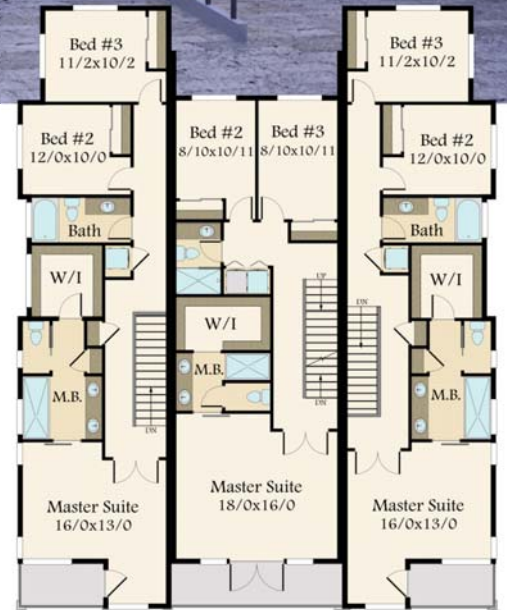

"Killingsworth 3"

JTM

A- Garage - 981 Sq. Ft.
Main Floor - 981 Sq. Ft.
Upper Floor - 1010 Sq. Ft.
Total - 1,991 Sq. Ft.

B- Garage - 920 Sq. Ft.
Main Floor - 920 Sq. Ft.
Upper Floor - 988 Sq. Ft.
3rd Floor - 793 Sq. Ft.
Total - 2,701 Sq. Ft.

C- Garage - 982 Sq. Ft.
Main Floor - 981 Sq. Ft.
Upper Floor - 1012 Sq. Ft.
Total - 1,993 Sq. Ft.

Unit A	1,993 sq. ft.
Unit B	2,701 sq. ft.
Unit C	1,993 sq. ft.
Total	6,687 sq. ft.
Width	Depth
53/0	69/0