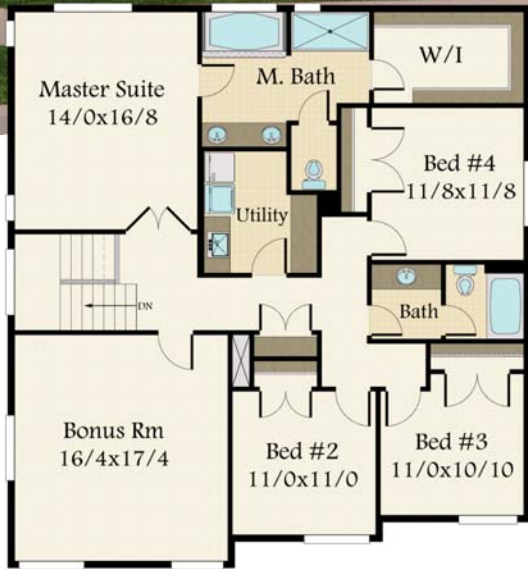

"Victory"  
MM-2980

MARK STEWART  
HOME DESIGN

*Mark Stewart*

*Builders Favorite  
Cost effective  
Big open spaces*

Main Floor	1379 sq. ft.
Upper Floor	1601 sq. ft.
<b>Total</b>	<b>2980 sq. ft.</b>
<b>Width</b>	<b>Depth</b>
40/0	54/0