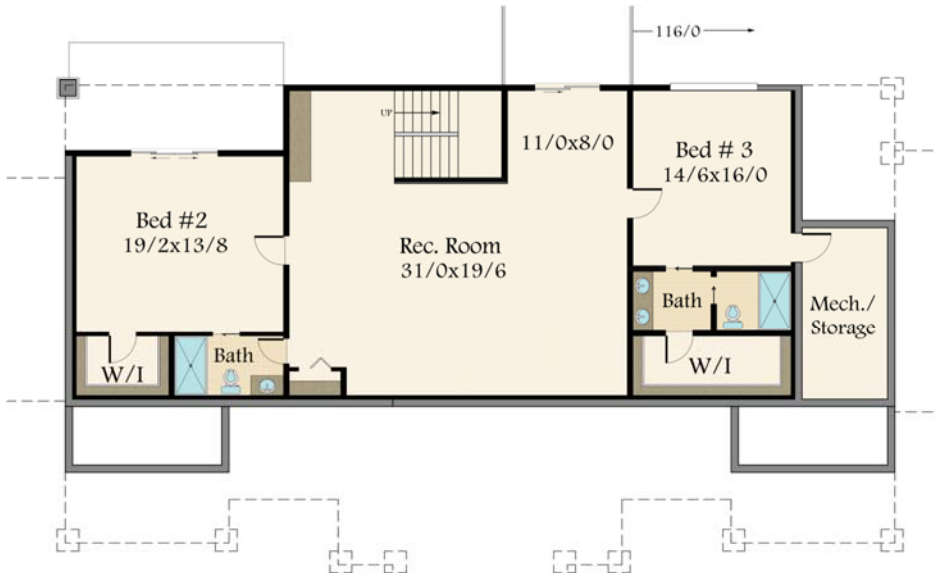

“Skyfall”
M-4130-MG

MARK STEWART
HOME DESIGN

Mark Stewart

Lower Floor	1933 sq. ft.
Main Floor	2197 sq. ft.
Total	4130 sq. ft.
Width	Depth
116/0	50/0