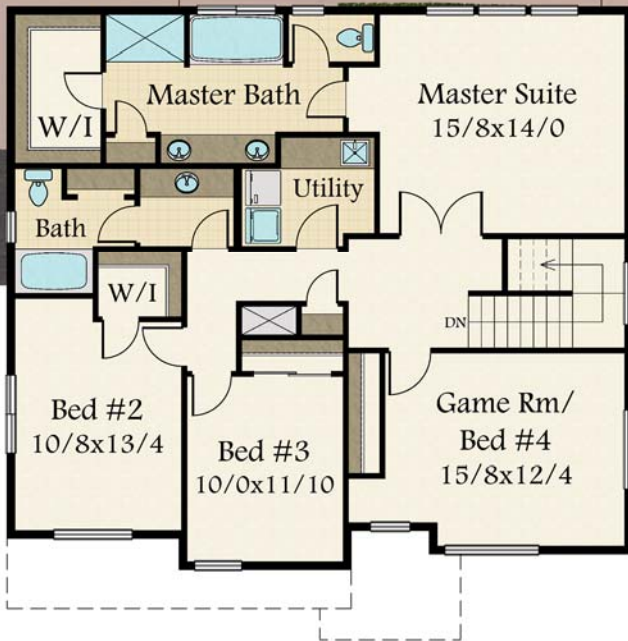

MARK STEWART  
HOME DESIGN

*M.S.*

"Maximum Joy"

MM-2402

Main Floor-1,056 Sq. Ft.      ← 40/0 →  
 Upper Floor- 1,346 Sq. Ft.  
 TOTAL-2,402 Sq. Ft.

Main Floor	1056 sq. ft.
Upper Floor	1346 sq. ft.
<b>Total</b>	<b>2402 sq. ft.</b>
<b>Width</b>	<b>Depth</b>
40/0	48/0