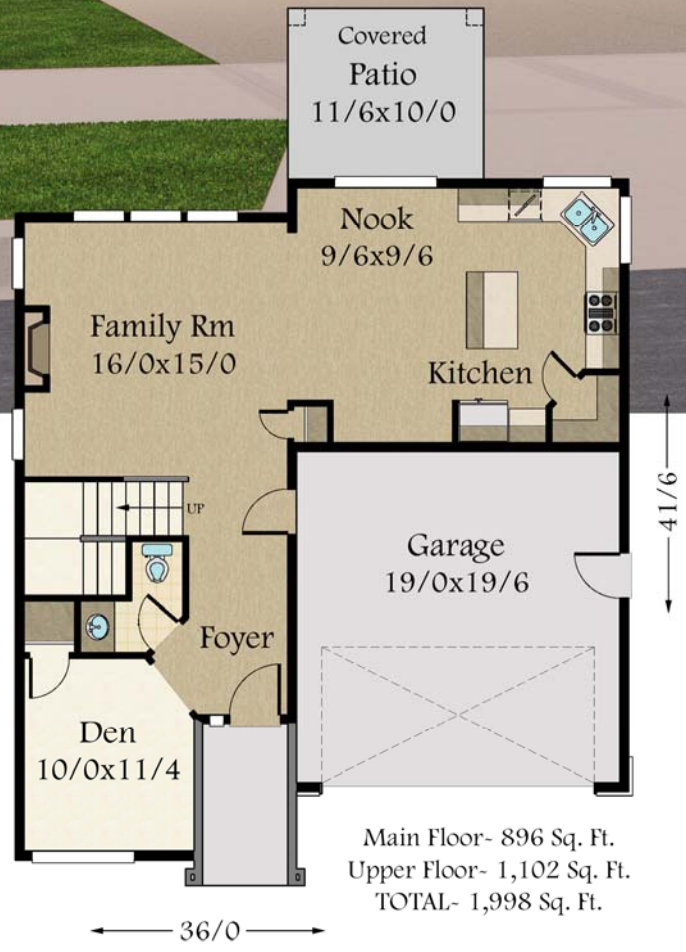

"Marvelous Modern"
MM-1998-S

Main Floor	896 sq. ft.
Upper Floor	1102 sq. ft.
Total	1998 sq. ft.
Width	Depth
36/0	41/6

Main Floor- 896 Sq. Ft.
Upper Floor- 1,102 Sq. Ft.
TOTAL- 1,998 Sq. Ft.