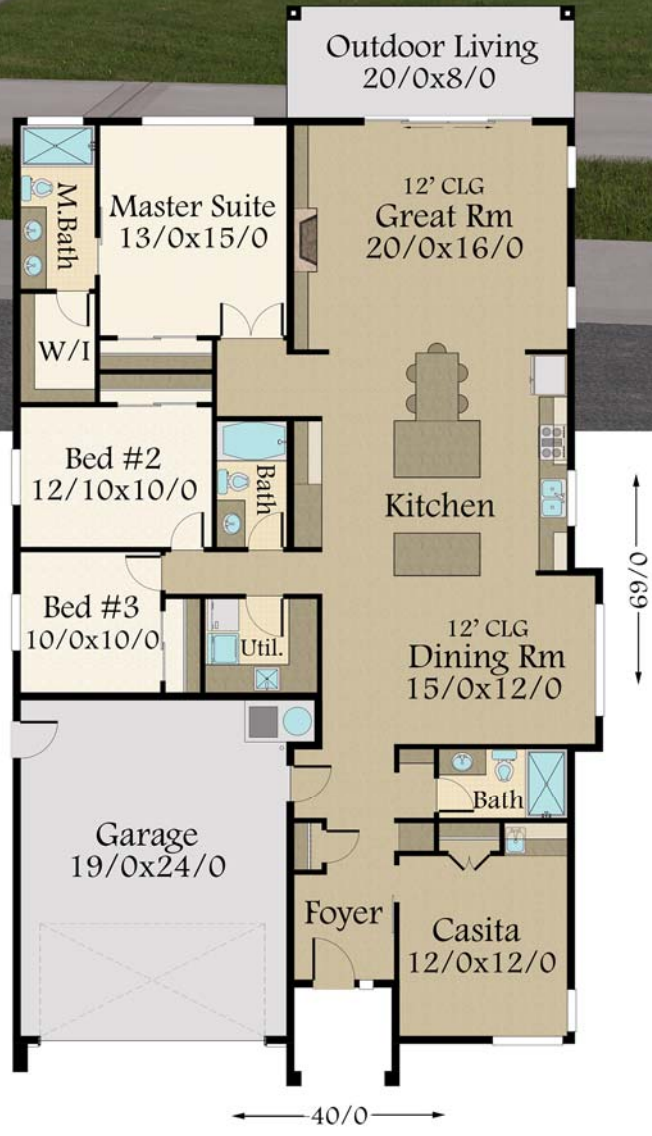

“Quest”
X-18-B

Main Floor	2152 sq. ft.
Total	2152 sq. ft.
Width	Depth
40/0	69/0

Main Floor-2,152 Sq. Ft.

Mark Stewart Home Design

503.701.4888

markstewart.com

22582 Main Street Suite 309 Sherwood, OR 97140