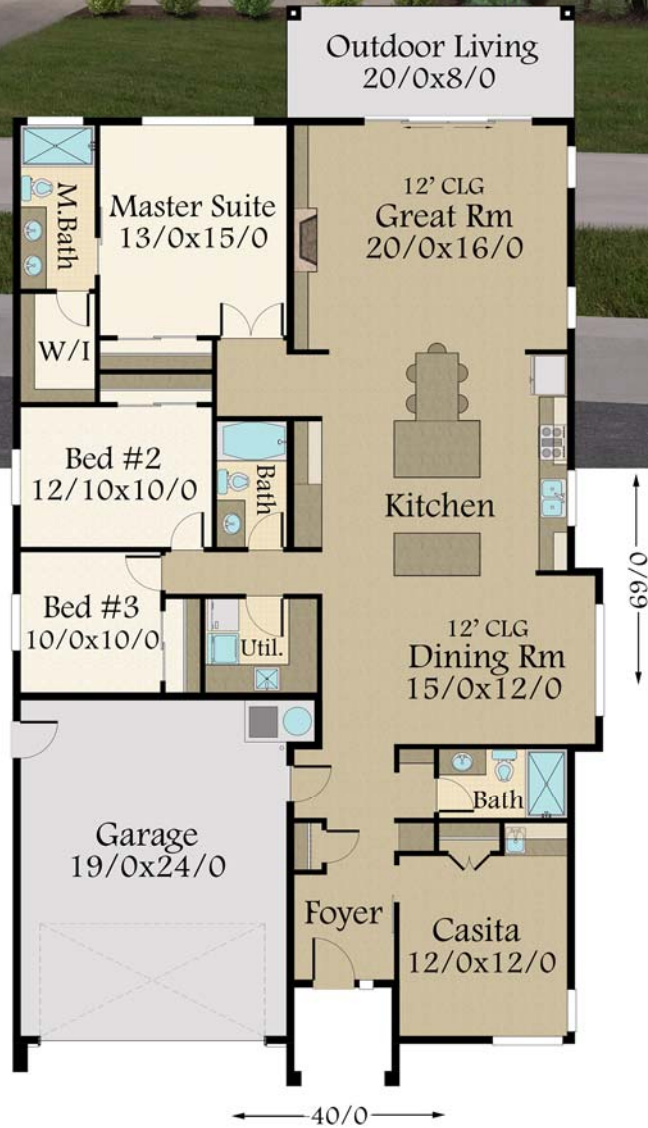

“Quest”
X-18-A

MARK STEWART
HOME DESIGN

Main Floor	2152 sq. ft.
Total	2152 sq. ft.
Width	Depth
40/0	69/0

Mark Stewart Home Design

503.701.4888

markstewart.com

22582 Main Street Suite 309 Sherwood, OR 97140