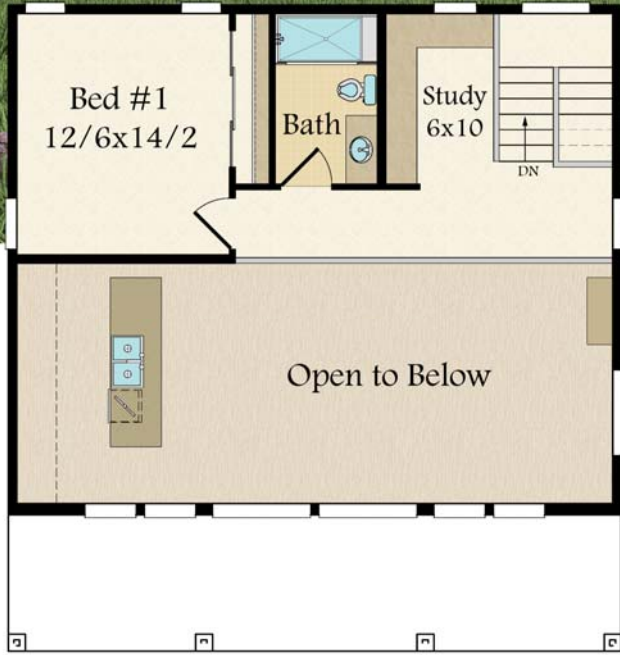

MARK STEWART  
HOME DESIGN

*Mark Stewart*

"Daphne"

MM-1538

Main Floor	1065 sq. ft.
Upper Floor	473 sq. ft.
<b>Total</b>	<b>1538 sq. ft.</b>
<b>Width</b> 36/0	<b>Depth</b> 38/0

← 36/0 → Main Floor- 1,065 Sq. Ft.  
Upper Floor- 473 Sq. Ft.  
Total- 1,538 Sq. Ft.