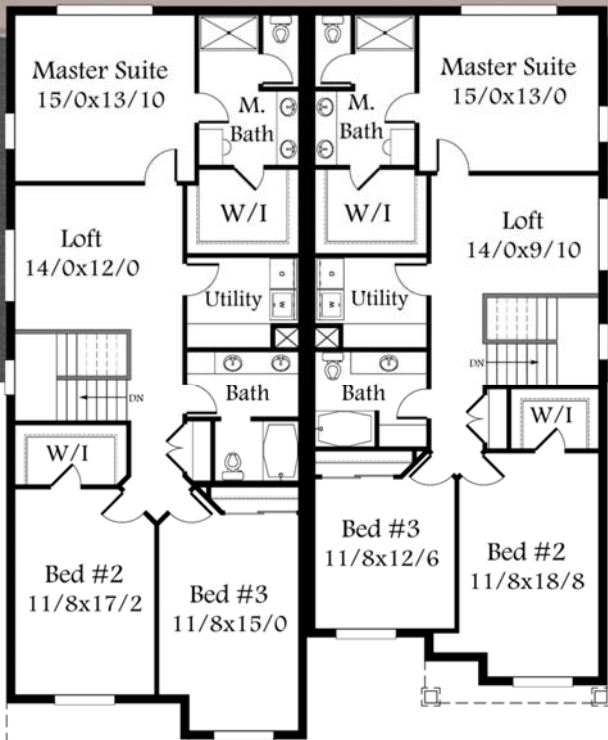

MARK STEWART  
HOME DESIGN

"Glenview 1-2"

M-4907-PH

Left Unit	2568 sq. ft.
Right Unit	2399 sq. ft.
<b>Total</b>	<b>4907 sq. ft.</b>
<b>Width</b> 50/0	<b>Depth</b> 64/0

MF-1,162 Sq. Ft.  
UF-1,406 Sq. Ft.  
Total-2,568 Sq. Ft.

MF-1,050 Sq. Ft.  
UF-1,289 Sq. Ft.  
Total-2,339 Sq. Ft.

Mark Stewart Home Design

503.701.4888

markstewart.com

22582 Main Street Suite 309 Sherwood, OR 97140