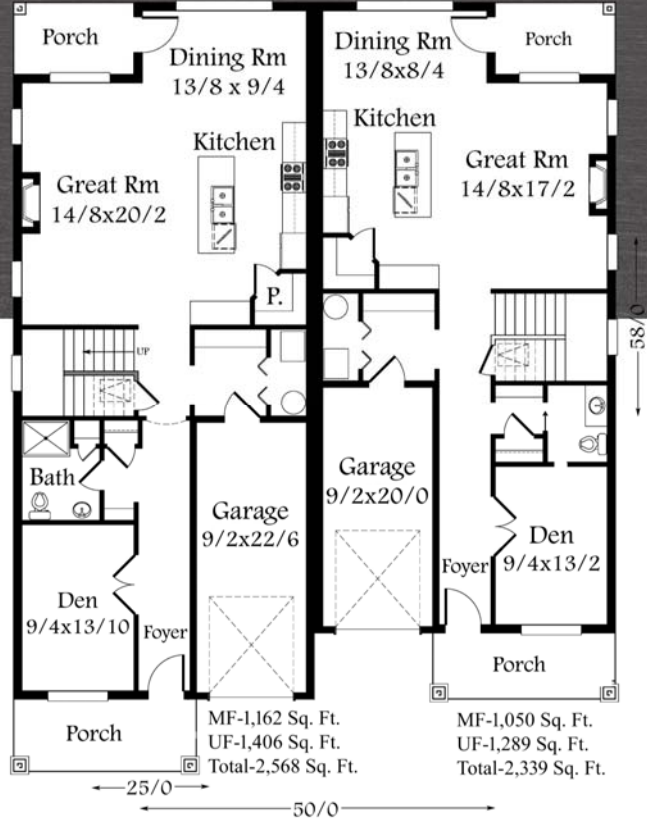

MARK STEWART  
HOME DESIGN

"Glenview 1-2"

M-4907-PH

Left Unit	2568 sq. ft.
Right Unit	2399 sq. ft.
<b>Total</b>	<b>4907 sq. ft.</b>
<b>Width</b> 50/0	<b>Depth</b> 64/0

MF-1,162 Sq. Ft.  
UF-1,406 Sq. Ft.  
Total-2,568 Sq. Ft.

MF-1,050 Sq. Ft.  
UF-1,289 Sq. Ft.  
Total-2,339 Sq. Ft.

Mark Stewart Home Design

503.701.4888

markstewart.com

22582 Main Street Suite 309 Sherwood, OR 97140