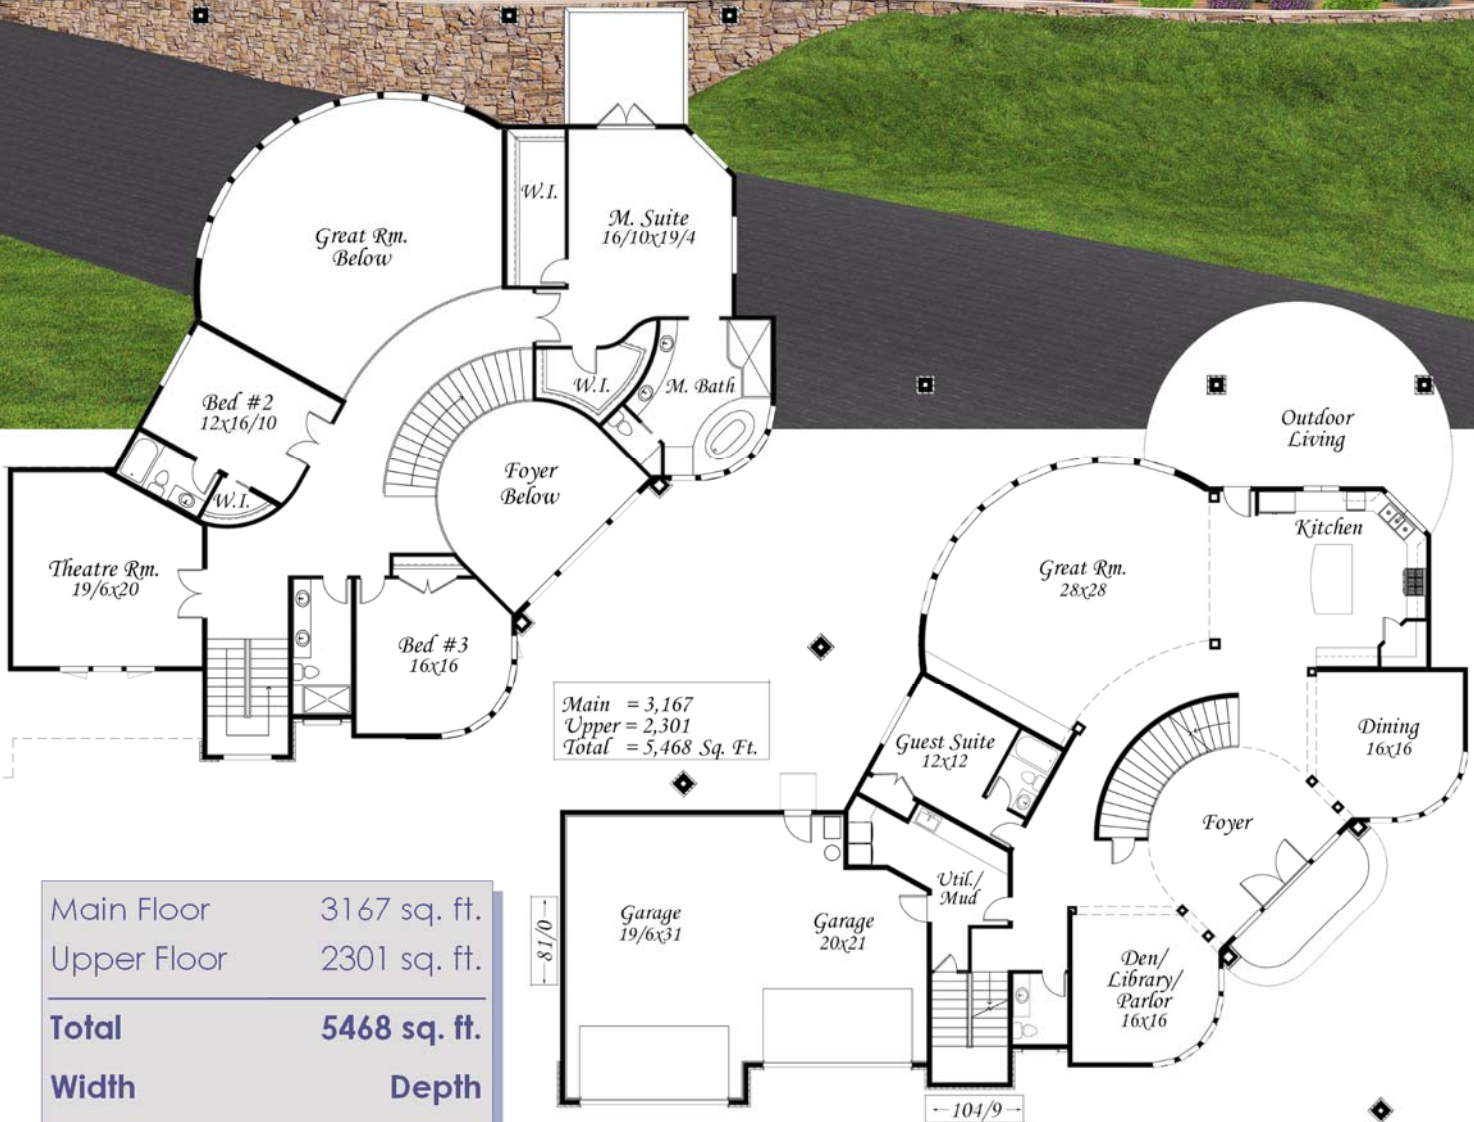

MARK STEWART
HOME DESIGN

Mark Stewart

“Marilyn”
M-5468

Main Floor	3167 sq. ft.
Upper Floor	2301 sq. ft.
Total	5468 sq. ft.
Width	Depth
104/9	81/0