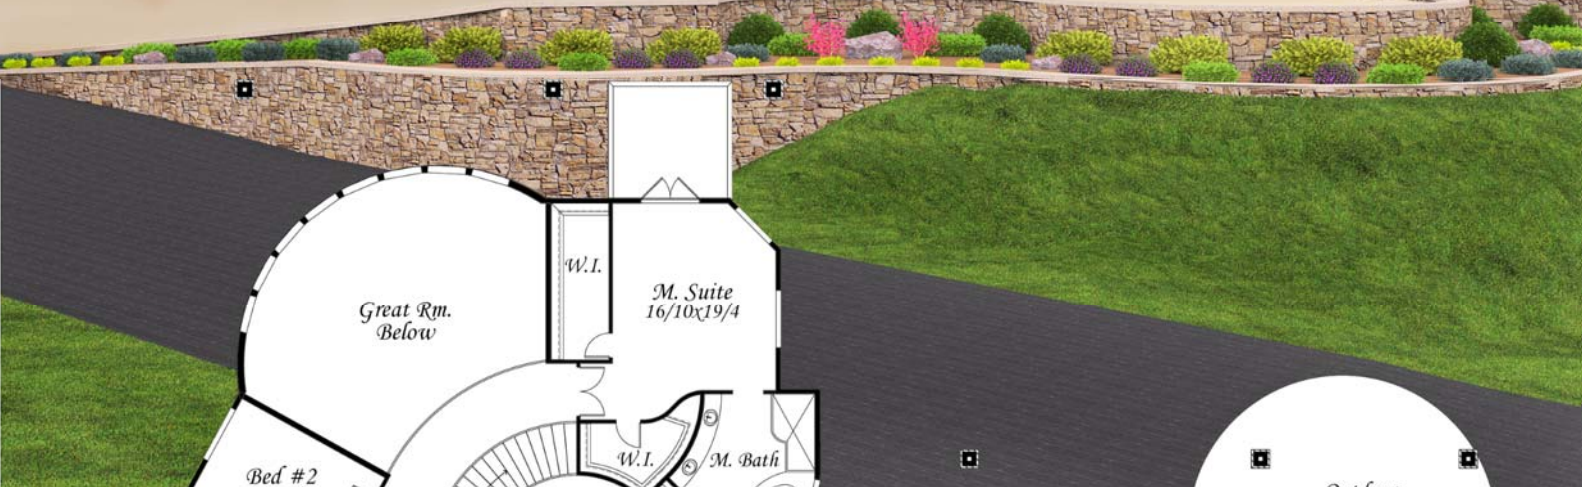

MARK STEWART
HOME DESIGN

Mark Stewart

“Marilyn”
M-5468

Main Floor	3167 sq. ft.
Upper Floor	2301 sq. ft.
Total	5468 sq. ft.
Width	Depth
104/9	81/0