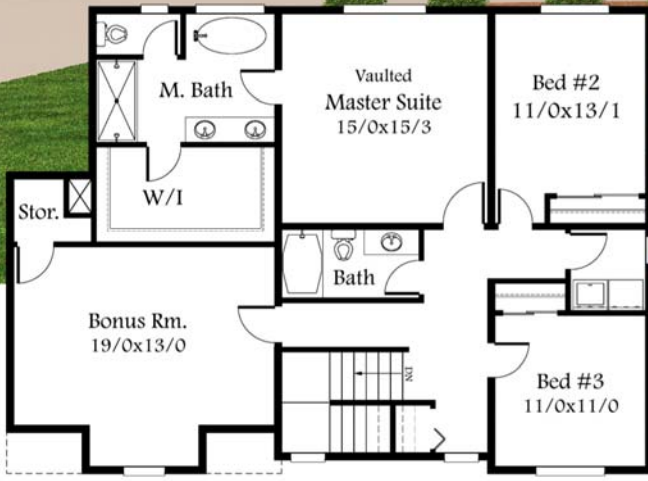

MARK STEWART
HOME DESIGN

"Bend"
M-2480-MSK

Main Floor 1099 sq. ft.
Upper Floor 1381 sq. ft.
Total 2480 sq. ft.

Width 48/0
Depth 35/0