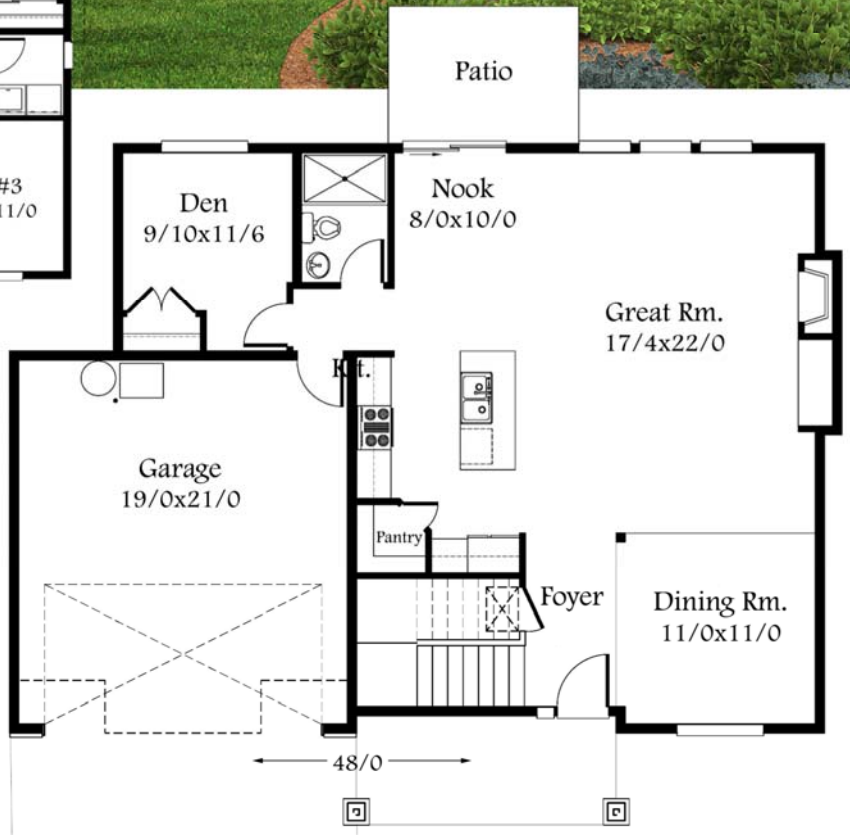

MARK STEWART
HOME DESIGN

"Bend"
M-2480-MSK

Main Floor 1099 sq. ft.
Upper Floor 1381 sq. ft.
Total 2480 sq. ft.

Width 48/0
Depth 35/0