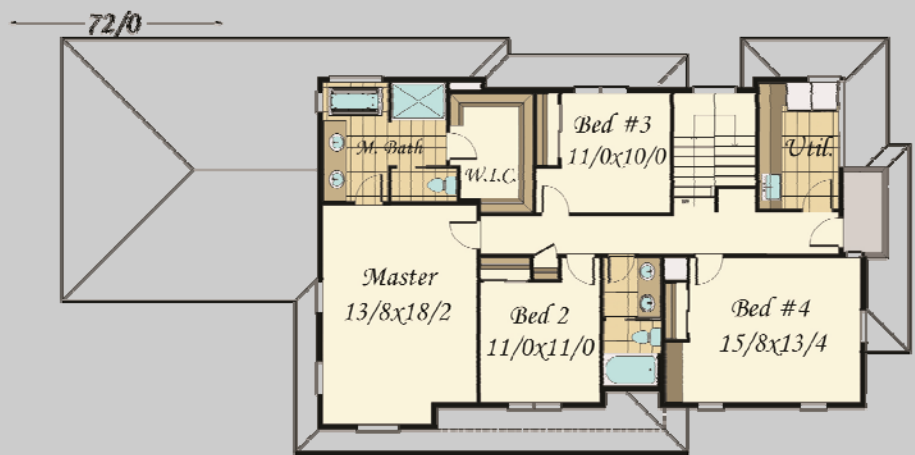

*"Sixth Avenue"*  
MM-2733-SH

Main Floor	1322 sq. ft.
Upper Floor	1411 sq. ft.
<b>Total</b>	<b>2733 sq. ft.</b>
<b>Width</b>	<b>Depth</b>
34/0	72/0