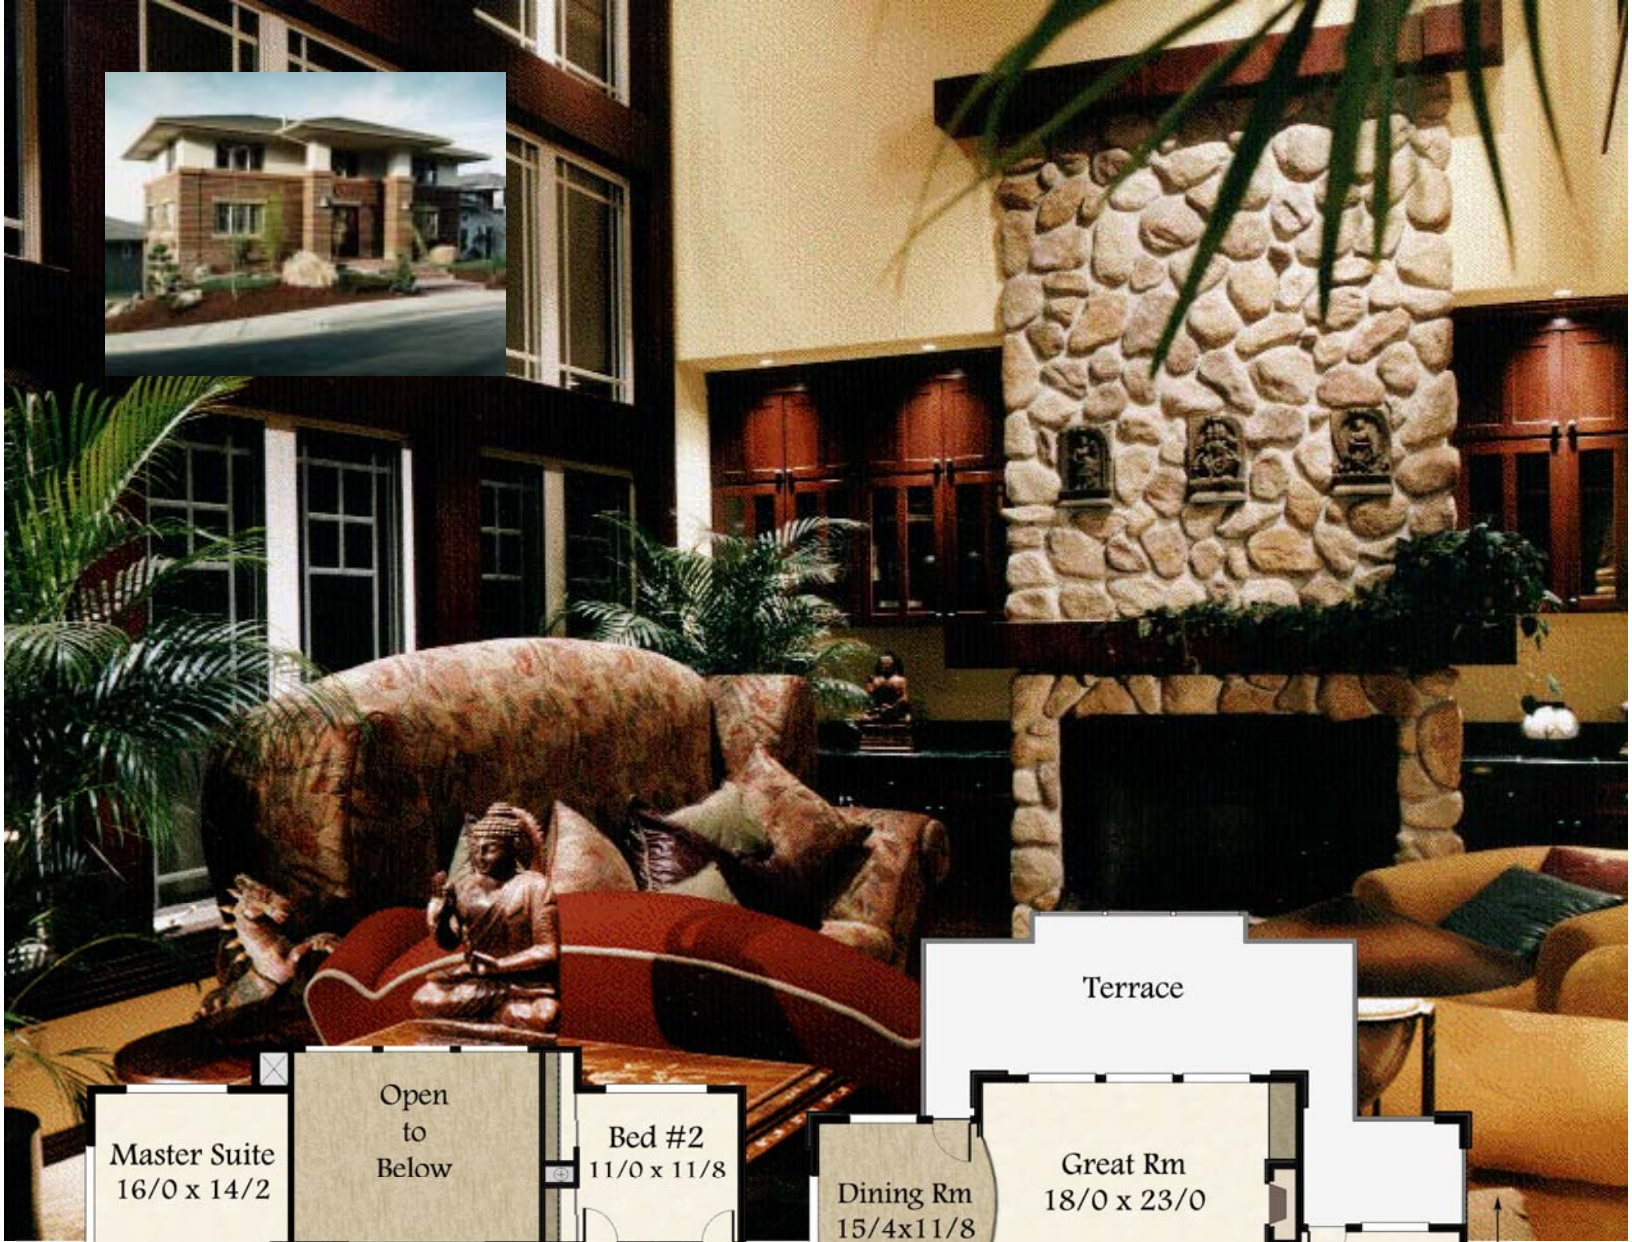

MSAP-3264
 79/6 X 67/6
 3264 sq. ft. Total
 1416 sq. ft. main
 1063 sq. ft. upper
 785sq. ft. lower

MSAP-3264
 79/6 X 67/6
 3264 sq. ft. Total
 1416 sq. ft. main
 1063 sq. ft. upper
 785 sq. ft. lower

MSAP-3264
79/6 X 67/6
3264 sq. ft. Total
1416 sq. ft main
1063 sq. ft. upper
785sq. ft. lower

MSAP-3264
 79/6 X 67/6
 3264 sq. ft. Total
 1416 sq. ft main
 1063 sq. ft. upper
 785sq. ft. lower

MSAP-3264
 79/6 X 67/6
 3264 sq. ft. Total
 1416 sq. ft main
 1063 sq. ft. upper
 785sq. ft. lower