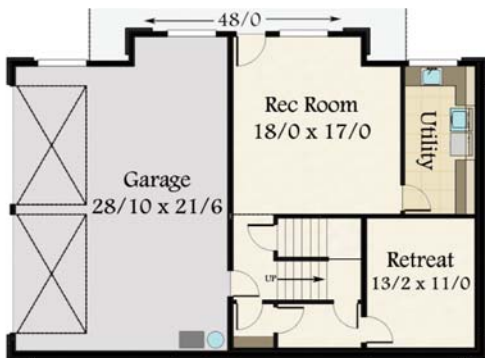

MSAP-3264
 79/6 X 67/6
 3264 sq. ft. Total
 1416 sq. ft. main
 1063 sq. ft. upper
 785sq. ft. lower

MSAP-3264
 79/6 X 67/6
 3264 sq. ft. Total
 1416 sq. ft. main
 1063 sq. ft. upper
 785 sq. ft. lower

MSAP-3264
79/6 X 67/6
3264 sq. ft. Total
1416 sq. ft main
1063 sq. ft. upper
785sq. ft. lower

MSAP-3264
 79/6 X 67/6
 3264 sq. ft. Total
 1416 sq. ft main
 1063 sq. ft. upper
 785sq. ft. lower

MSAP-3264
 79/6 X 67/6
 3264 sq. ft. Total
 1416 sq. ft main
 1063 sq. ft. upper
 785sq. ft. lower