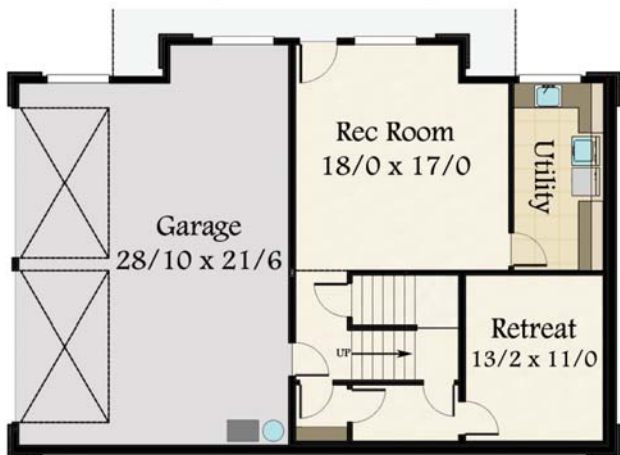

MSAP-3264
 79/6 X 67/6
 3264 sq. ft. Total
 1416 sq. ft. main
 1063 sq. ft. upper
 785sq. ft. lower

MSAP-3264
 79/6 X 67/6
 3264 sq. ft. Total
 1416 sq. ft. main
 1063 sq. ft. upper
 785 sq. ft. lower

MSAP-3264
79/6 X 67/6
3264 sq. ft. Total
1416 sq. ft main
1063 sq. ft. upper
785sq. ft. lower

MSAP-3264
 79/6 X 67/6
 3264 sq. ft. Total
 1416 sq. ft main
 1063 sq. ft. upper
 785sq. ft. lower

MSAP-3264
 79/6 X 67/6
 3264 sq. ft. Total
 1416 sq. ft main
 1063 sq. ft. upper
 785sq. ft. lower