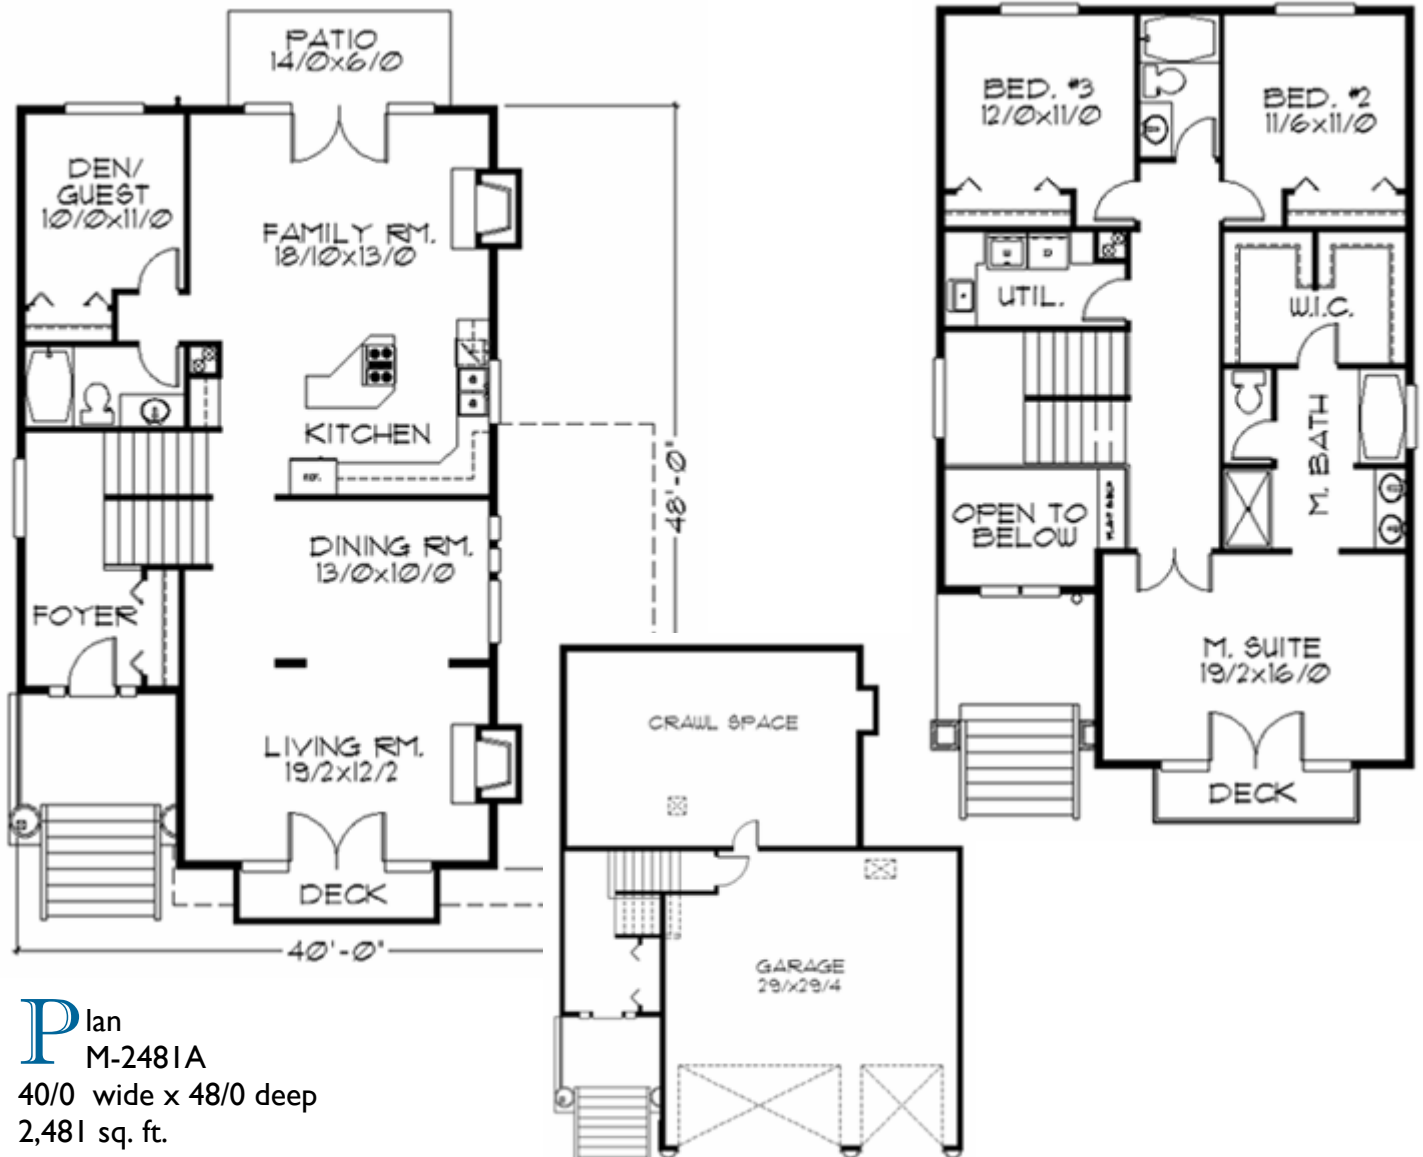

Plan
M-2481A

Plan
M-2481A
40/0 wide x 48/0 deep
2,481 sq. ft.