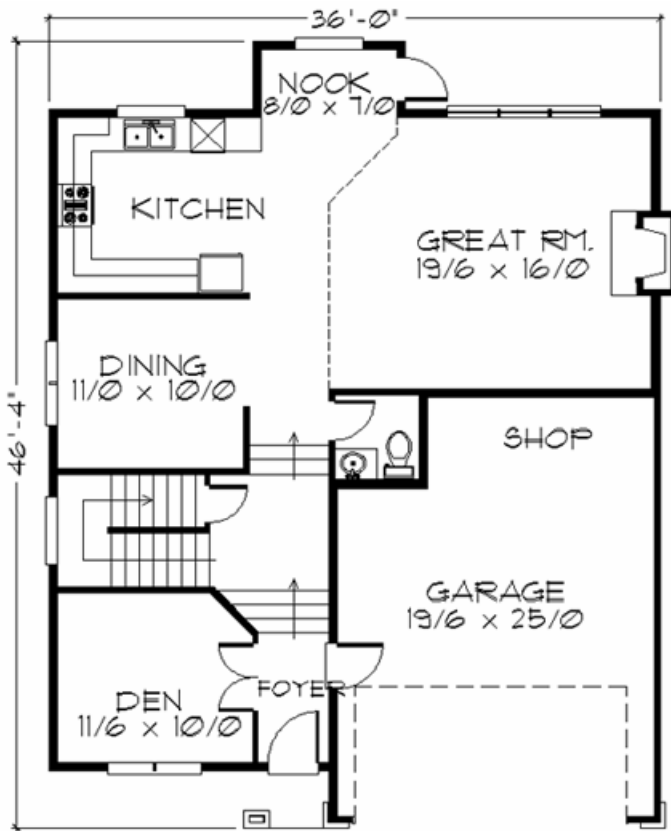

Plan  
M-2268

**P**lan  
M-2268  
36/0 wide x 46/4 deep  
2,268 sq. ft.

Feng Shui Rating:6.8