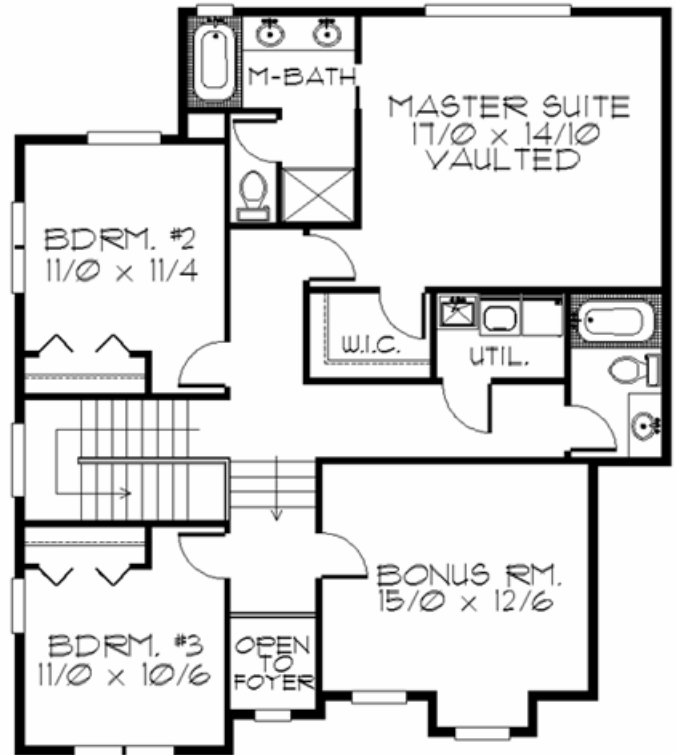

Plan  
M-2268

**P**lan  
M-2268  
36/0 wide x 46/4 deep  
2,268 sq. ft.

Feng Shui Rating:6.8