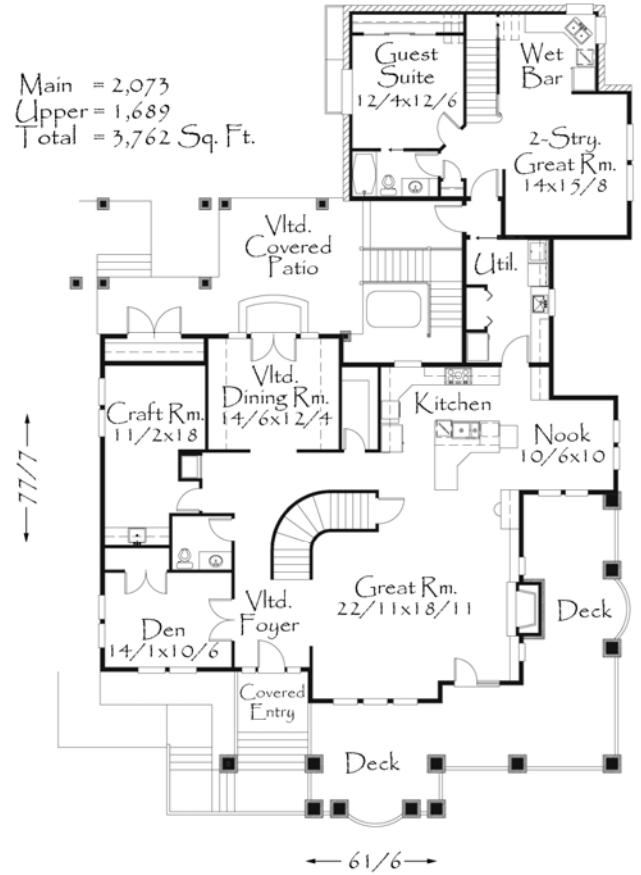

Guest Quarters
Main = 730
Upper = 492
Total = 1,222 Sq. Ft.

Main = 2,073
Upper = 1,689
Total = 3,762 Sq. Ft.

M-4984
61/6 wide x 77/7 deep
4984 sq. ft.