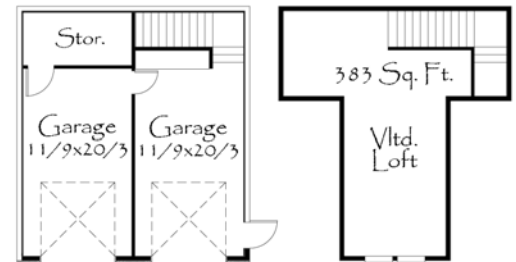

Guest Quarters
Main = 730
Upper = 492
Total = 1,222 Sq. Ft.

Main = 2,073
Upper = 1,689
Total = 3,762 Sq. Ft.

M-4984
61/6 wide x 77/7 deep
4984 sq. ft.